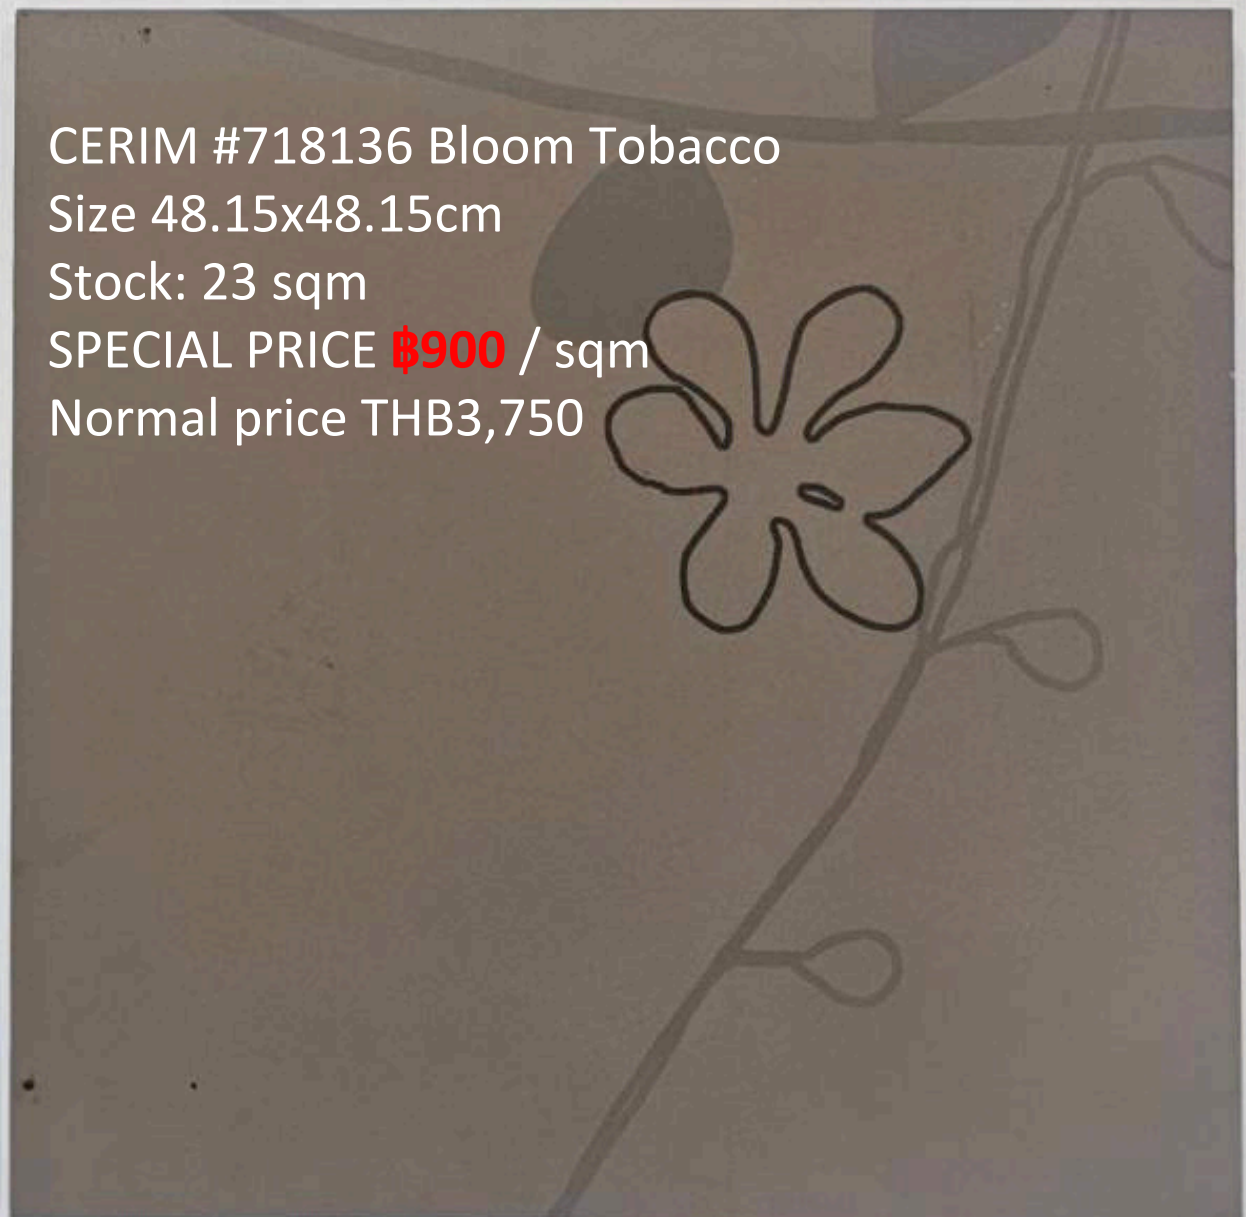

CERIM #718136 Bloom Tobacco

Size 48.15x48.15cm

Stock: 23 sqm

SPECIAL PRICE **฿900** / sqm

Normal price THB3,750