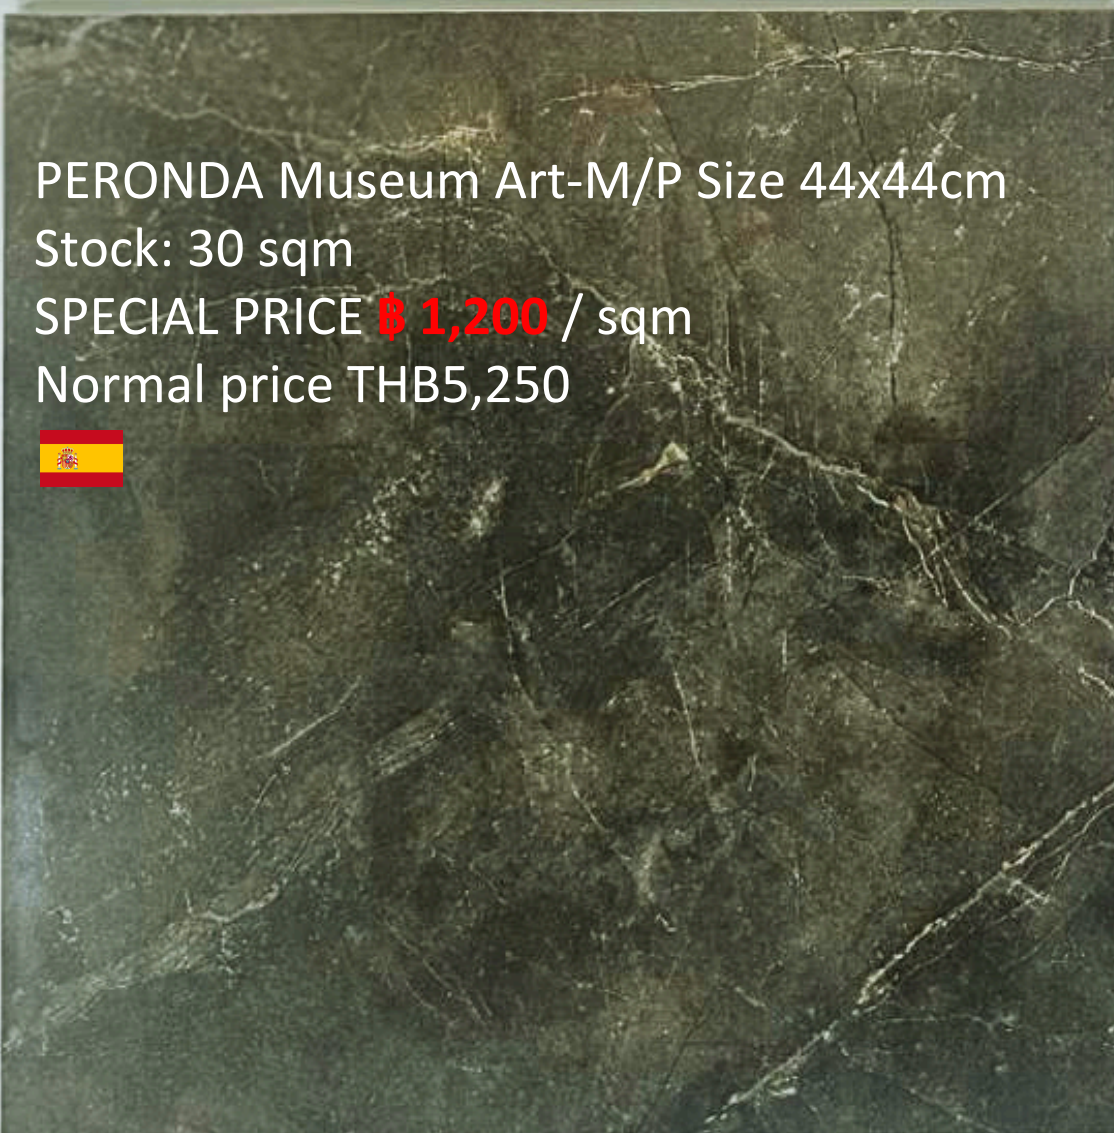

PERONDA Museum Art-M/P Size 44x44cm
Stock: 30 sqm
SPECIAL PRICE **฿ 1,200** / sqm
Normal price THB5,250