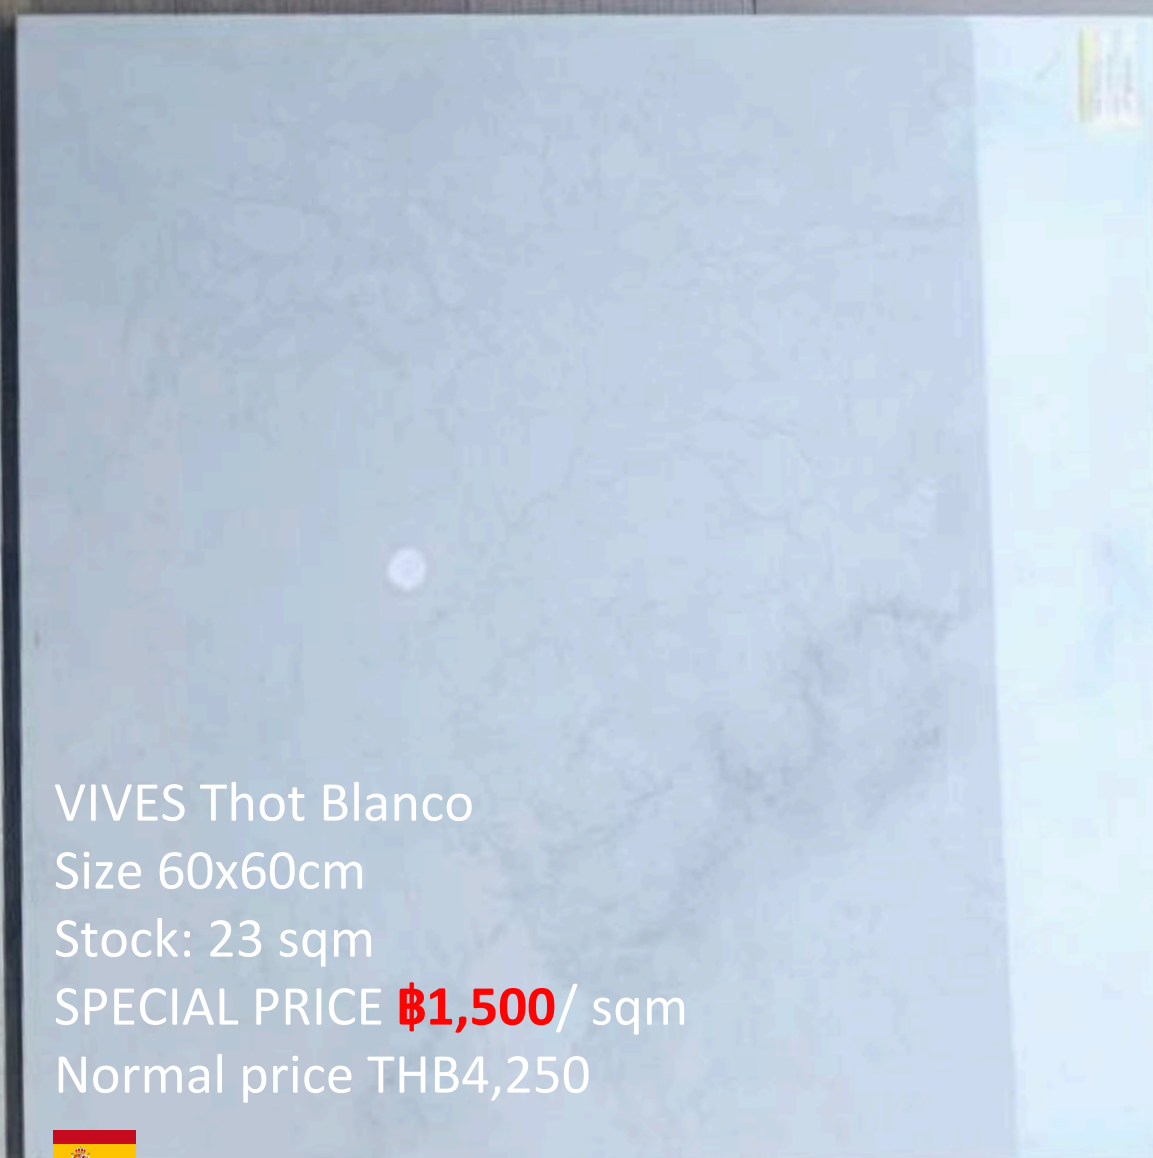

REFIN Prestigio Statuario Apuano Grip
Size 60x60cm
Stock: 304 sqm
SPECIAL PRICE **฿1,450**/ sqm
Normal price THB3,962

REFIN Prestigio Onyx White
Size 60x60cm
Stock: 25 sqm
SPECIAL PRICE **฿1,800**/ sqm
Normal price THB5,786

REFIN Flake Beige Small
Size 60x60cm
Stock: 66 sqm
SPECIAL PRICE **฿1,300**/ sqm
Normal price THB3,477

LEA Origini White Grip
Size 60x60cm
Stock: 22 sqm
SPECIAL PRICE **฿1,300/** sqm
Normal price THB3,090