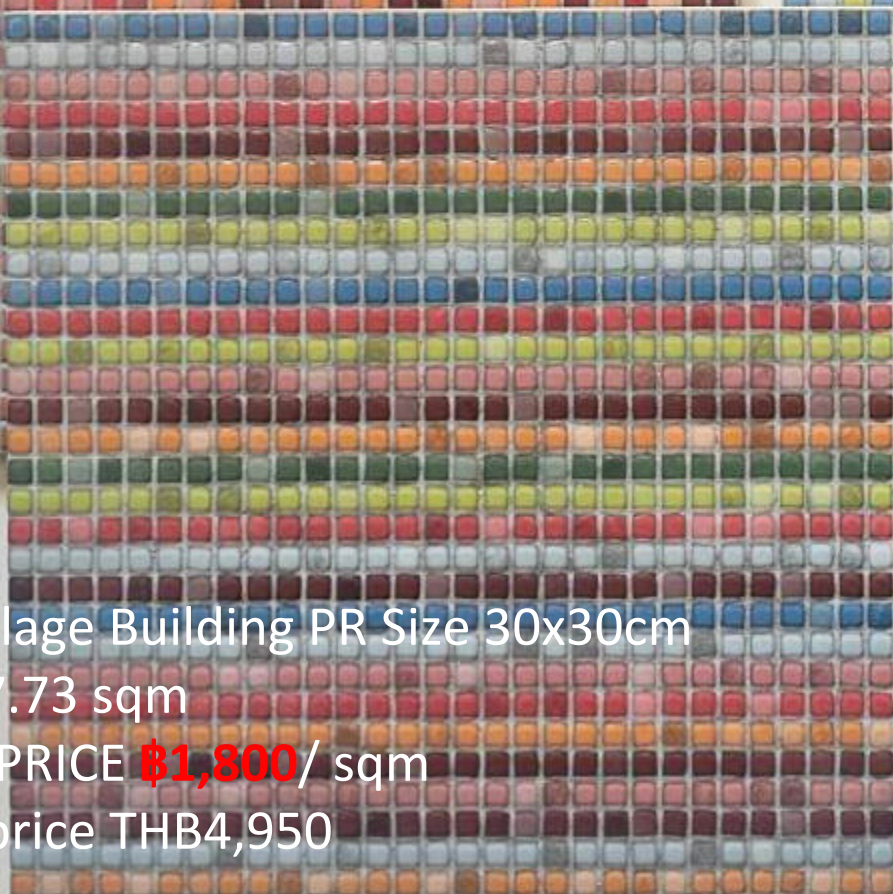

VIVES Village Building PR Size 30x30cm
Stock: 17.73 sqm
SPECIAL PRICE **฿1,800**/ sqm
Normal price THB4,950