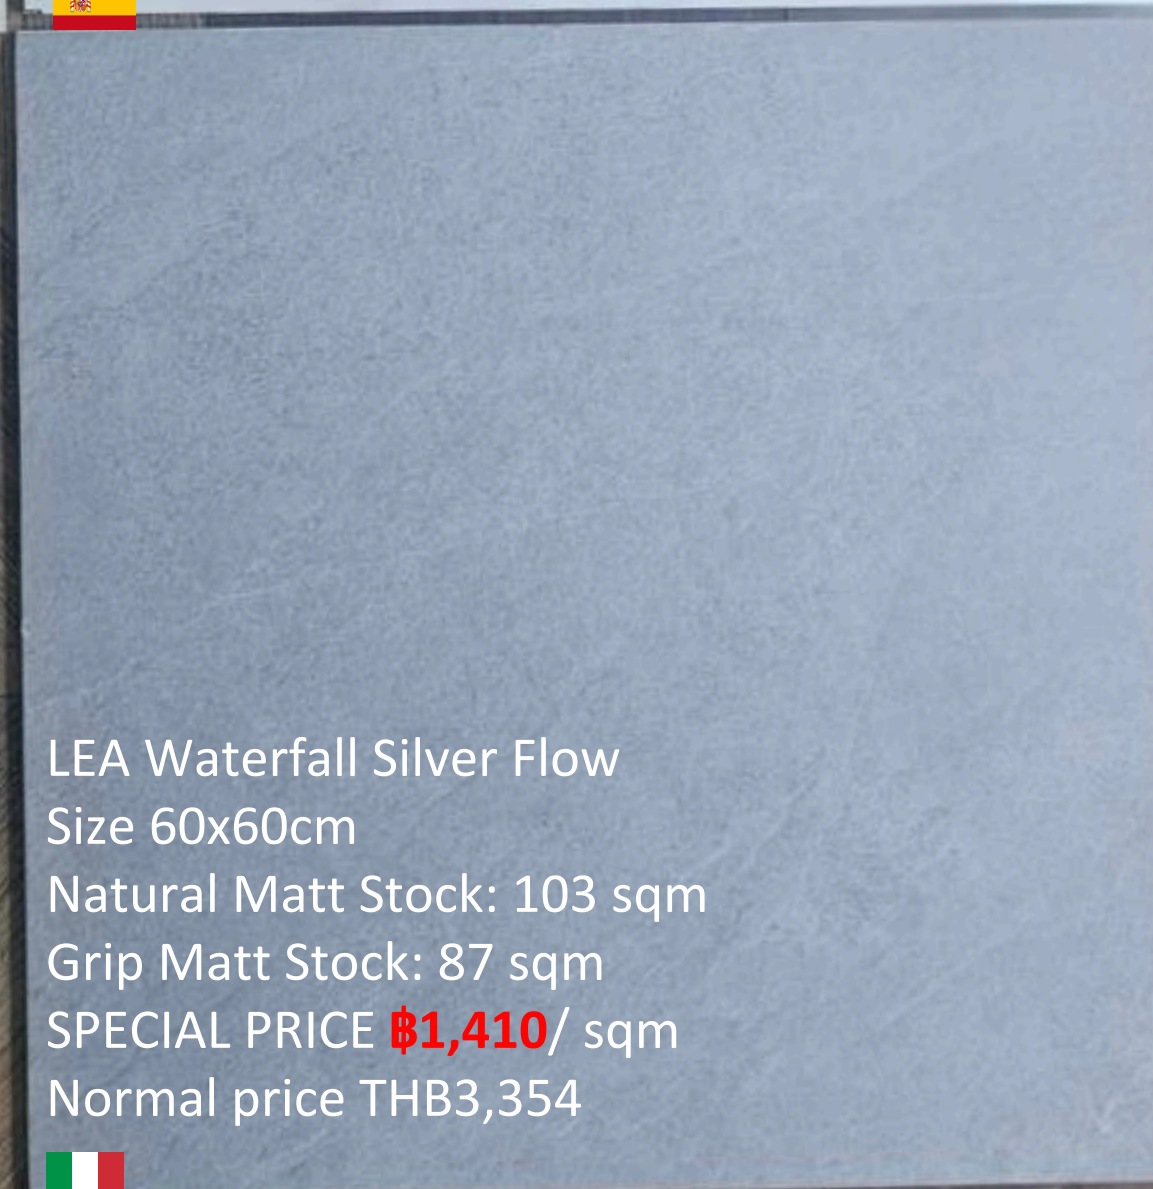

LEA Waterfall Silver Flow
Size 60x60cm
Natural Matt Stock: 103 sqm
Grip Matt Stock: 87 sqm
SPECIAL PRICE **฿1,410/** sqm
Normal price THB3,354